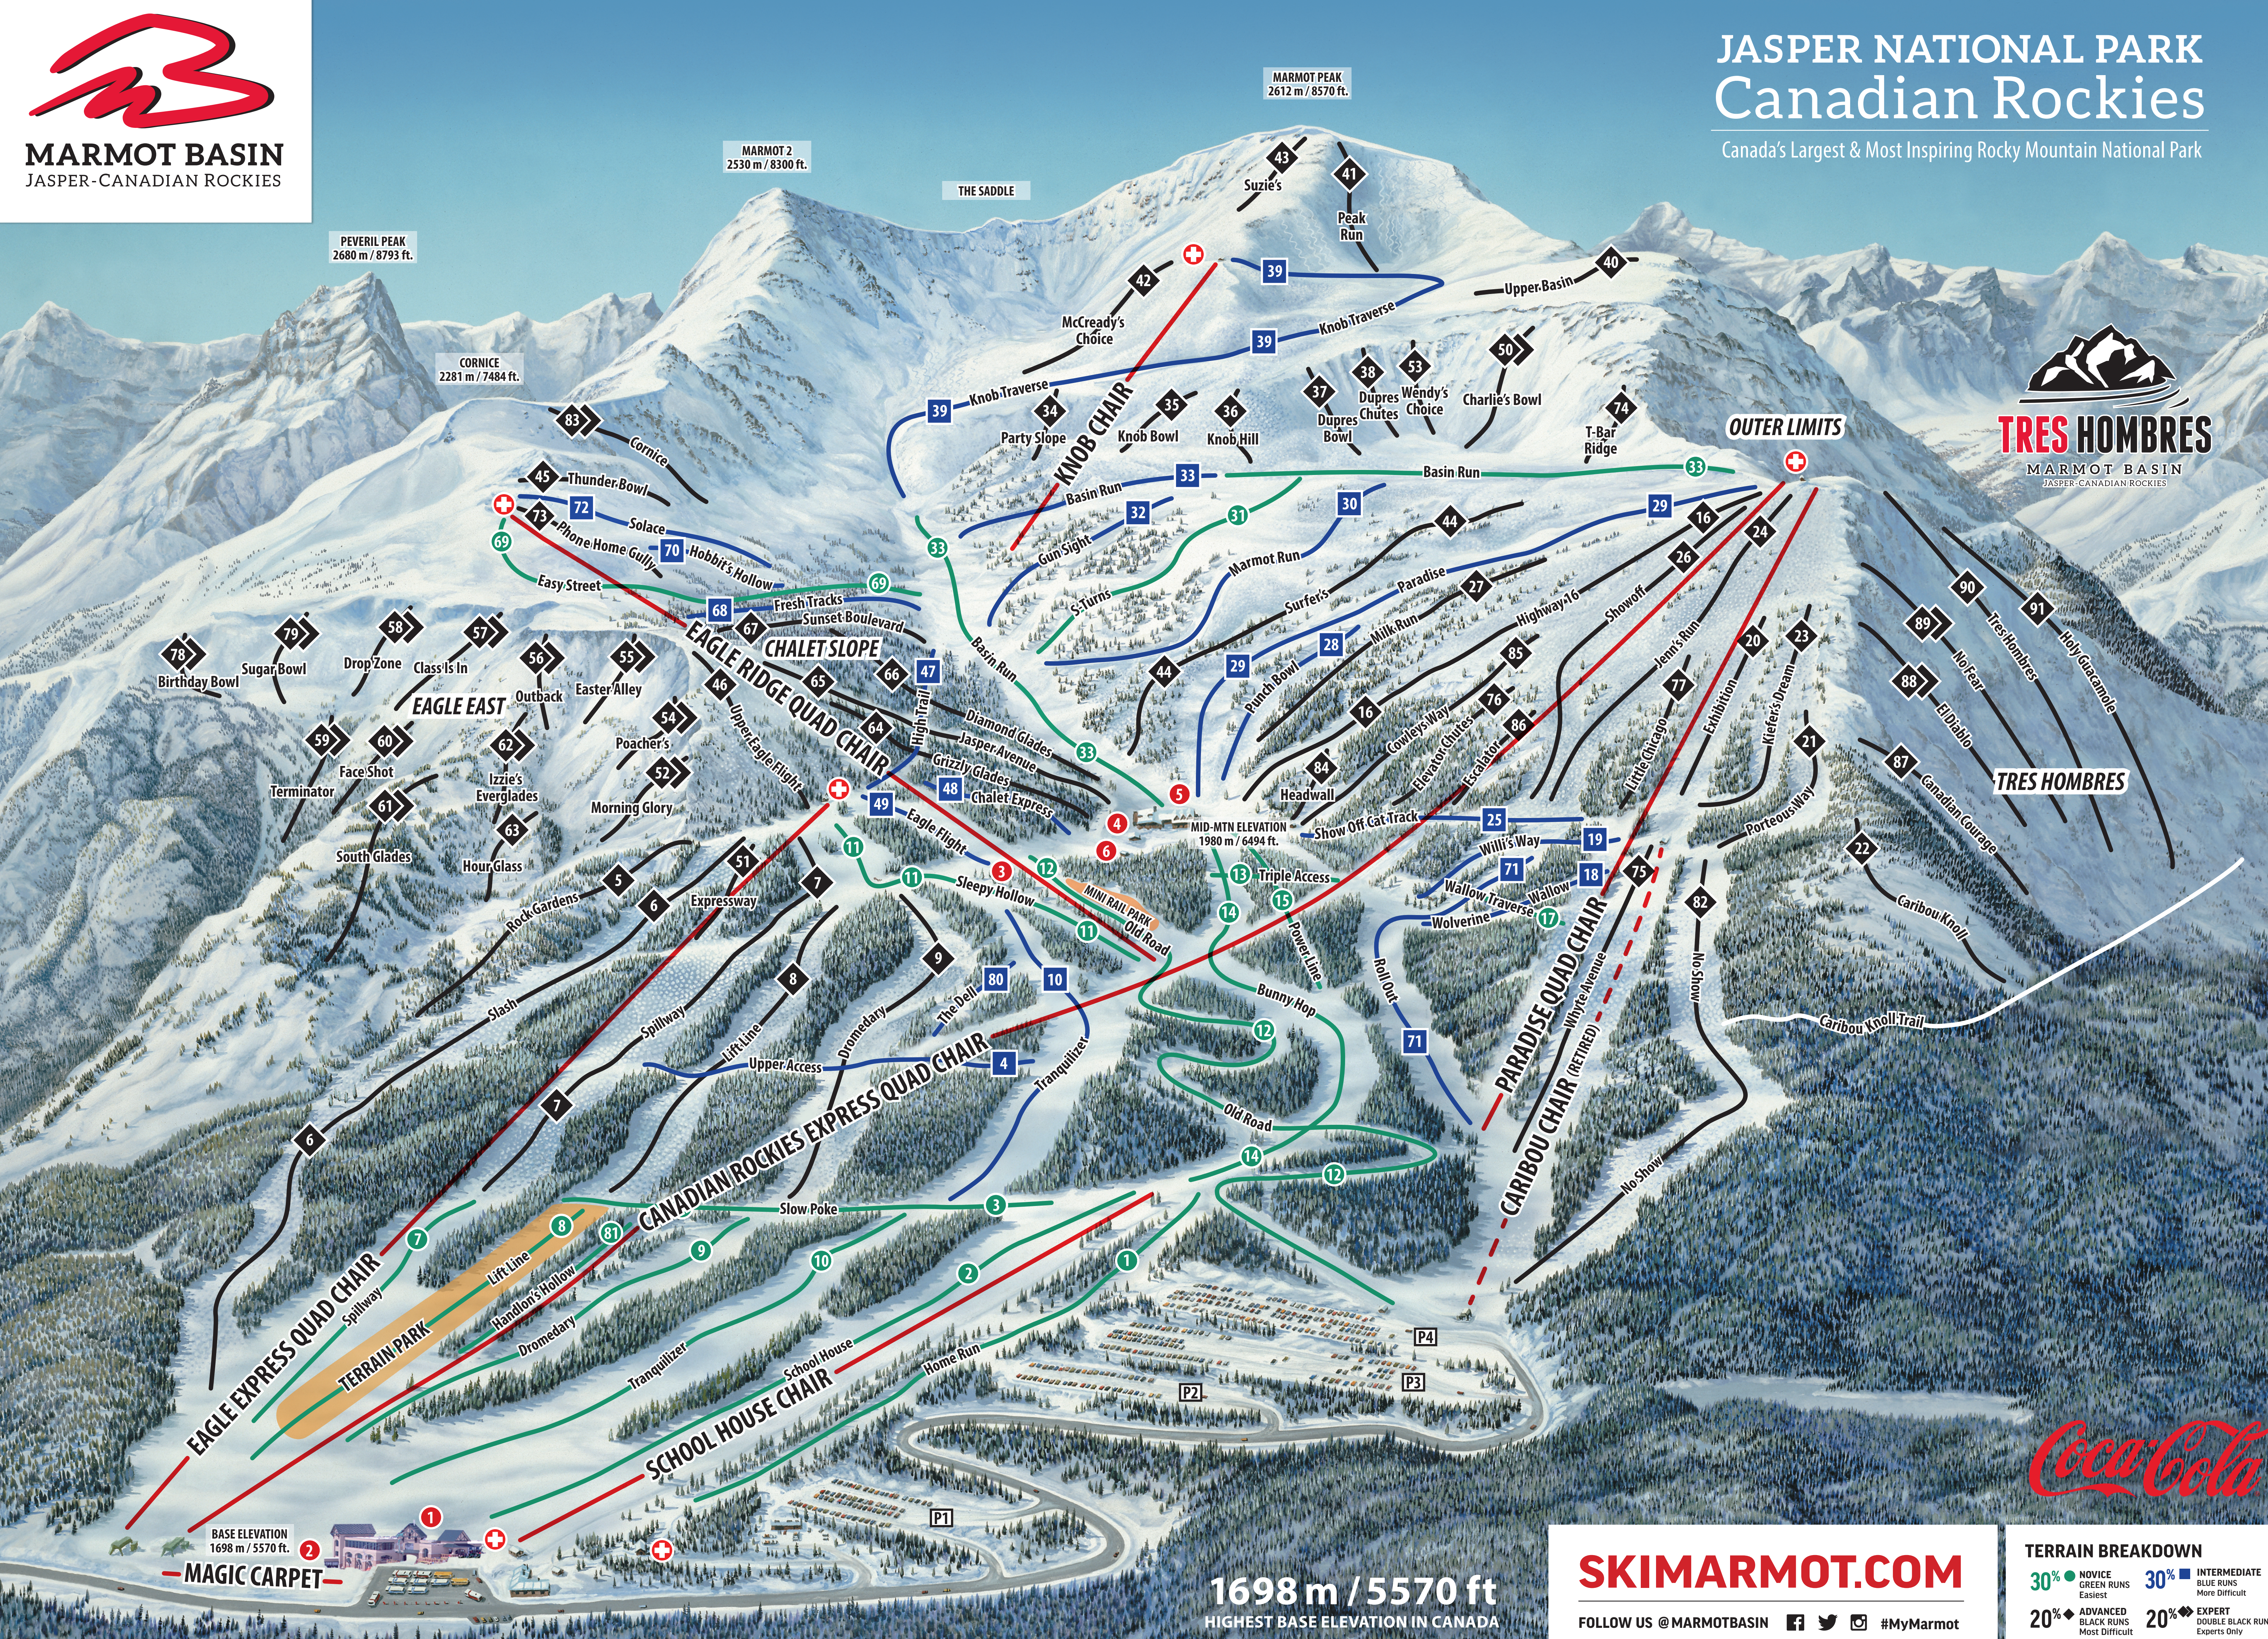

MARMOT BASIN
JASPER-CANADIAN ROCKIES

JASPER NATIONAL PARK Canadian Rockies

Canada's Largest & Most Inspiring Rocky Mountain National Park

TRES HOMBRES
MARMOT BASIN
JASPER-CANADIAN ROCKIES

SKIMARMOT.COM

FOLLOW US @MARMOTBASIN #MyMarmot

TERRAIN BREAKDOWN

30% NOVICE GREEN RUNS Easiest	30% INTERMEDIATE BLUE RUNS More Difficult
20% ADVANCED BLACK RUNS Most Difficult	20% EXPERT DOUBLE BLACK RUNS Experts Only

1698 m / 5570 ft
HIGHEST BASE ELEVATION IN CANADA

MURRAY HAY | Artist's Rendition